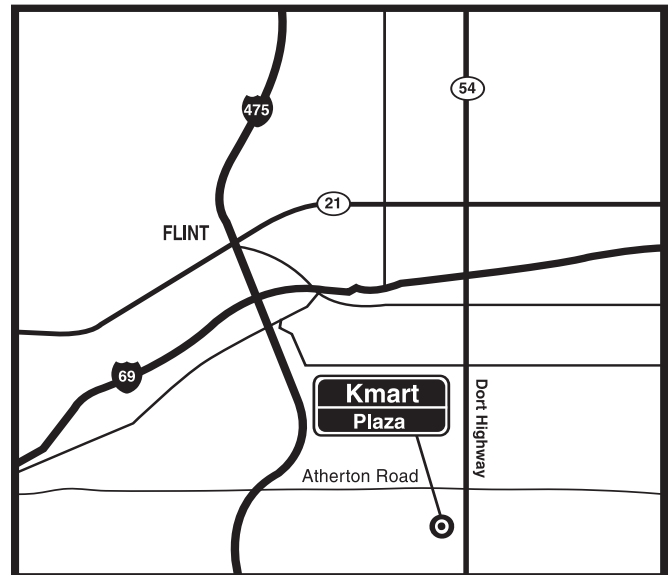

RD

Flint, Michigan

Kmart Shopping Center & Former Frank's Nursery

Management LLC

Location:

Kmart Plaza is located on Dort Highway and Atherton Road in Flint, Michigan 48532. Adjacent is a separately owned 2.61 acre parcel that was formerly occupied by Frank's Nursery.

Type:

Community Strip Shopping Center and freestanding former Frank's Nursery

GLA:

138,408 square feet, Former Frank's Nursery 19,480 square feet

Parking:

730 cars, separate parking for Frank's Nursery Parcel

Demographics:

	3 miles	5 miles	10 miles
Population	63,986	165,278	339,867
Households	26,714	67,004	135,374
Average HH Income	\$50,455	\$52,107	\$55,928

Major Tenants:

Kmart 92,691 square feet

RD Management LLC