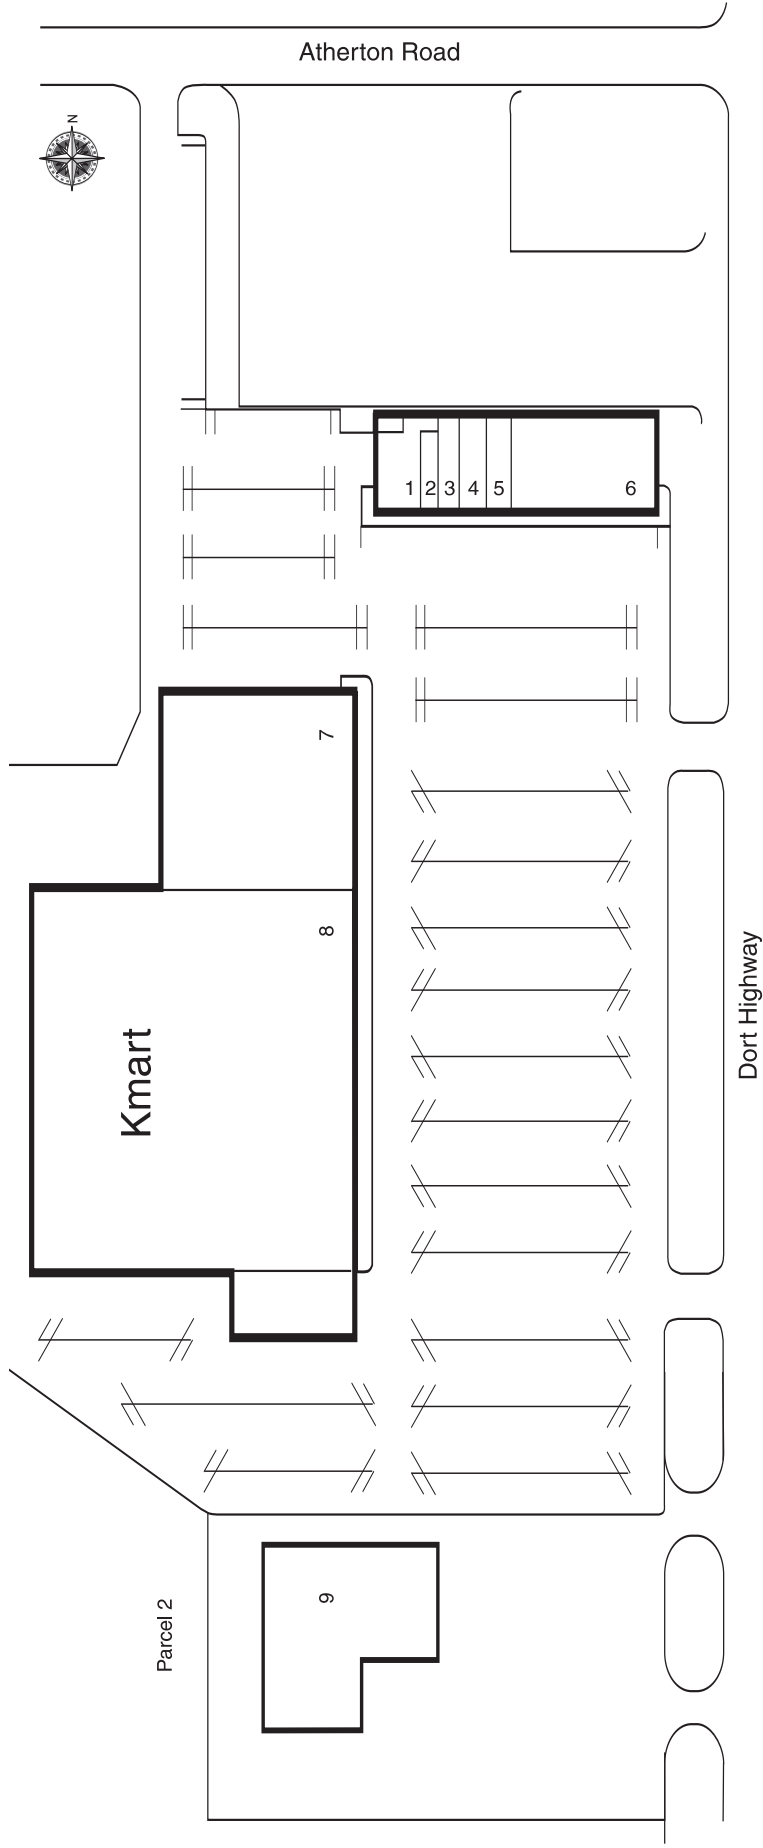

Type:

Community Strip Shopping Center and freestanding former Frank's Nursery

GLA:

138,408 square feet, Former Frank's Nursery 19,480 square feet

Parking:

730 cars, separate parking for Frank's Nursery Parcel

Parcel 2		Parcel 2	
1. Available	3,196 sf	9. Former Frank's Nursery - Available	2.61 acres
2. Available	1,000 sf		19,480 sf
3. Available	1,500 sf		
4. Available	1,955 sf		
5. H&R Block	1,615 sf		
6. Available	10,051 sf		
7. Available	26,400 sf		
8. Kmart	92,691 sf		