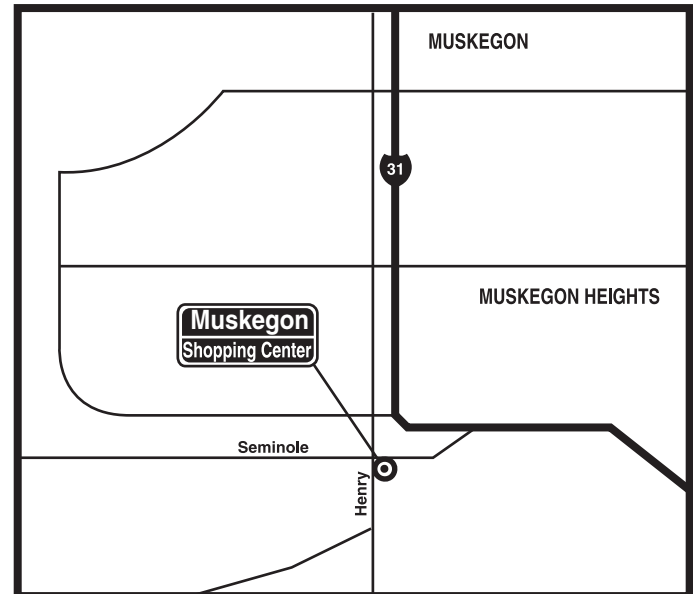

RD

Muskegon, Michigan Muskegon Shopping Center

Management LLC

Location: Muskegon Shopping Center is located at Seminole Road and Henry Street in Muskegon, Michigan 49441

Type: Community Strip Shopping Center

GLA: 167,212 square feet

Parking: 838 cars

Traffic: Two way average daily traffic 15,407 cars per day

Demographics:	3 miles	5 miles	10 miles
Population	19,945	23,954	36,047
Households	8,073	9,592	14,197
Average HH Income	$56,318	$57,357	$57,866

Major Tenants: Jack Loeks Theatres 10,098 square feet

RD Management LLC

810 Seventh Avenue, 28th floor
New York, NY 10019
1-800-2-OCCUPY
212-265-6600 x239
Thomas G. Mirandi
212-265-8250 fax
tmirandi@rdmanagement.com

Information furnished is from sources deemed reliable, but is not guaranteed by RD Management and is subject to change in price, corrections, errors and omissions, prior sales or withdrawal without notice.