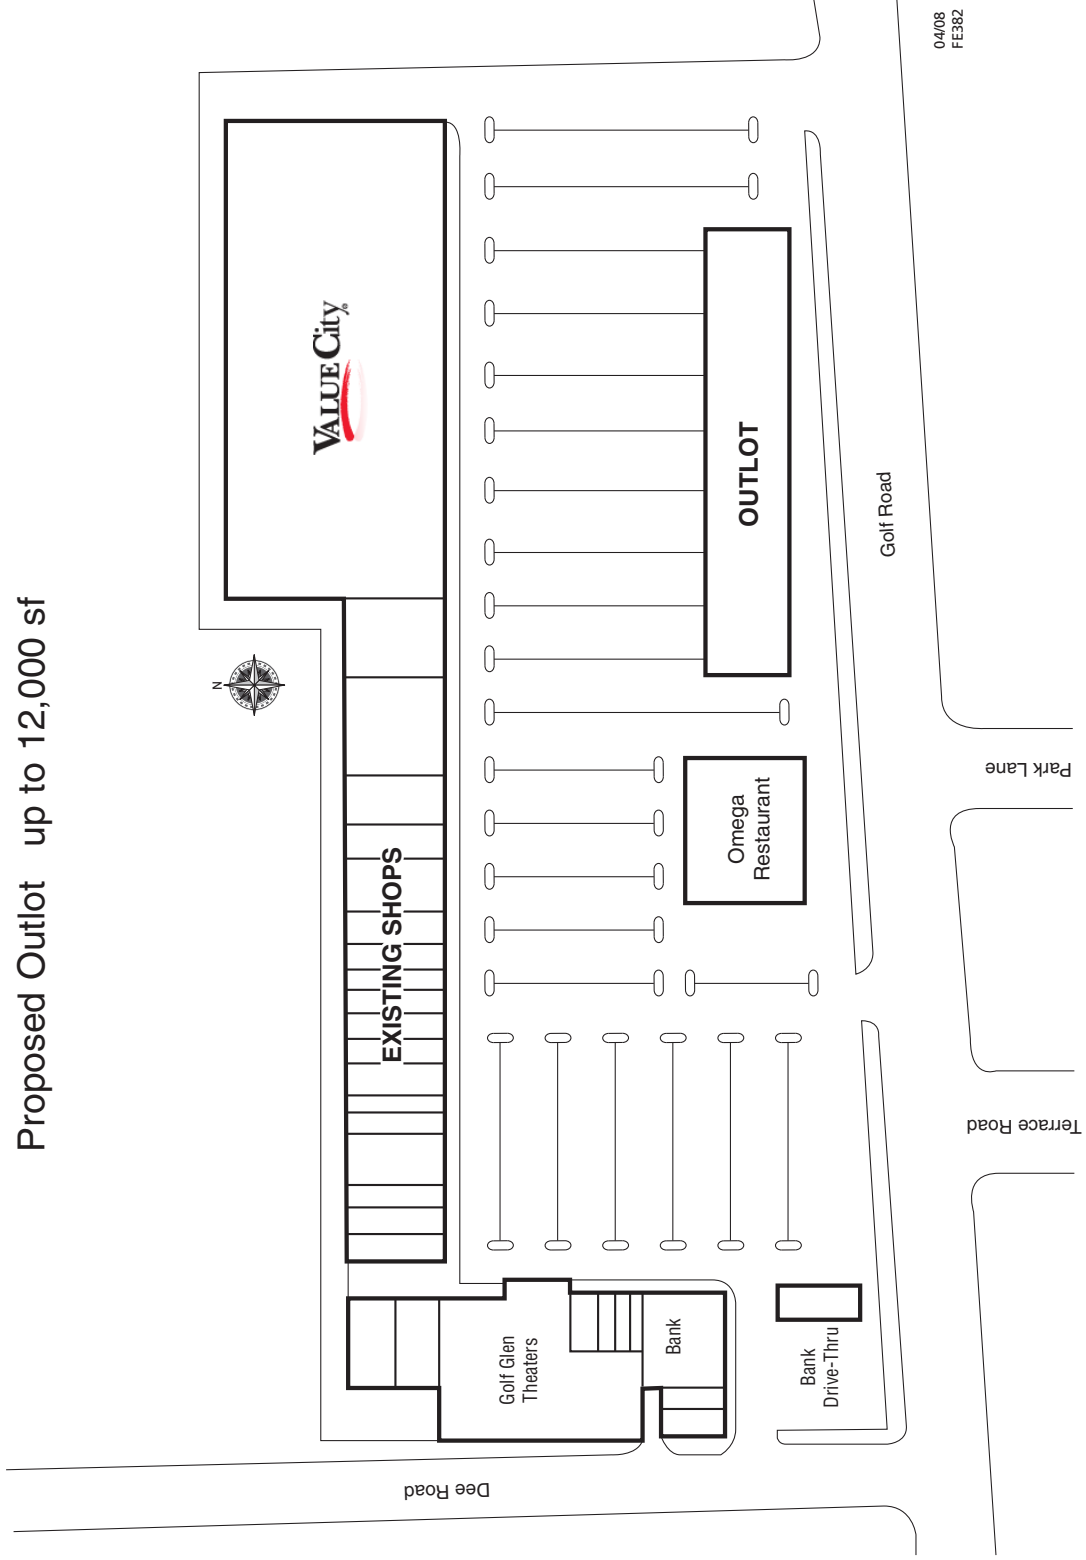

RD

Niles, Illinois

Golf Glen Mart Plaza (Outlot)

Management LLC

Location: Golf Glen Mart Plaza is located on Golf Road and Dee Road in Niles, Illinois 60714.

Type: Community Strip Center

GLA: 240,000 square feet

Proposed Outlot up to 12,000 sf

04/08
FE382

Information furnished is from sources deemed reliable, but is not guaranteed by RD Management and is subject to change in price, corrections, errors and omissions, prior sales or withdrawal without notice.