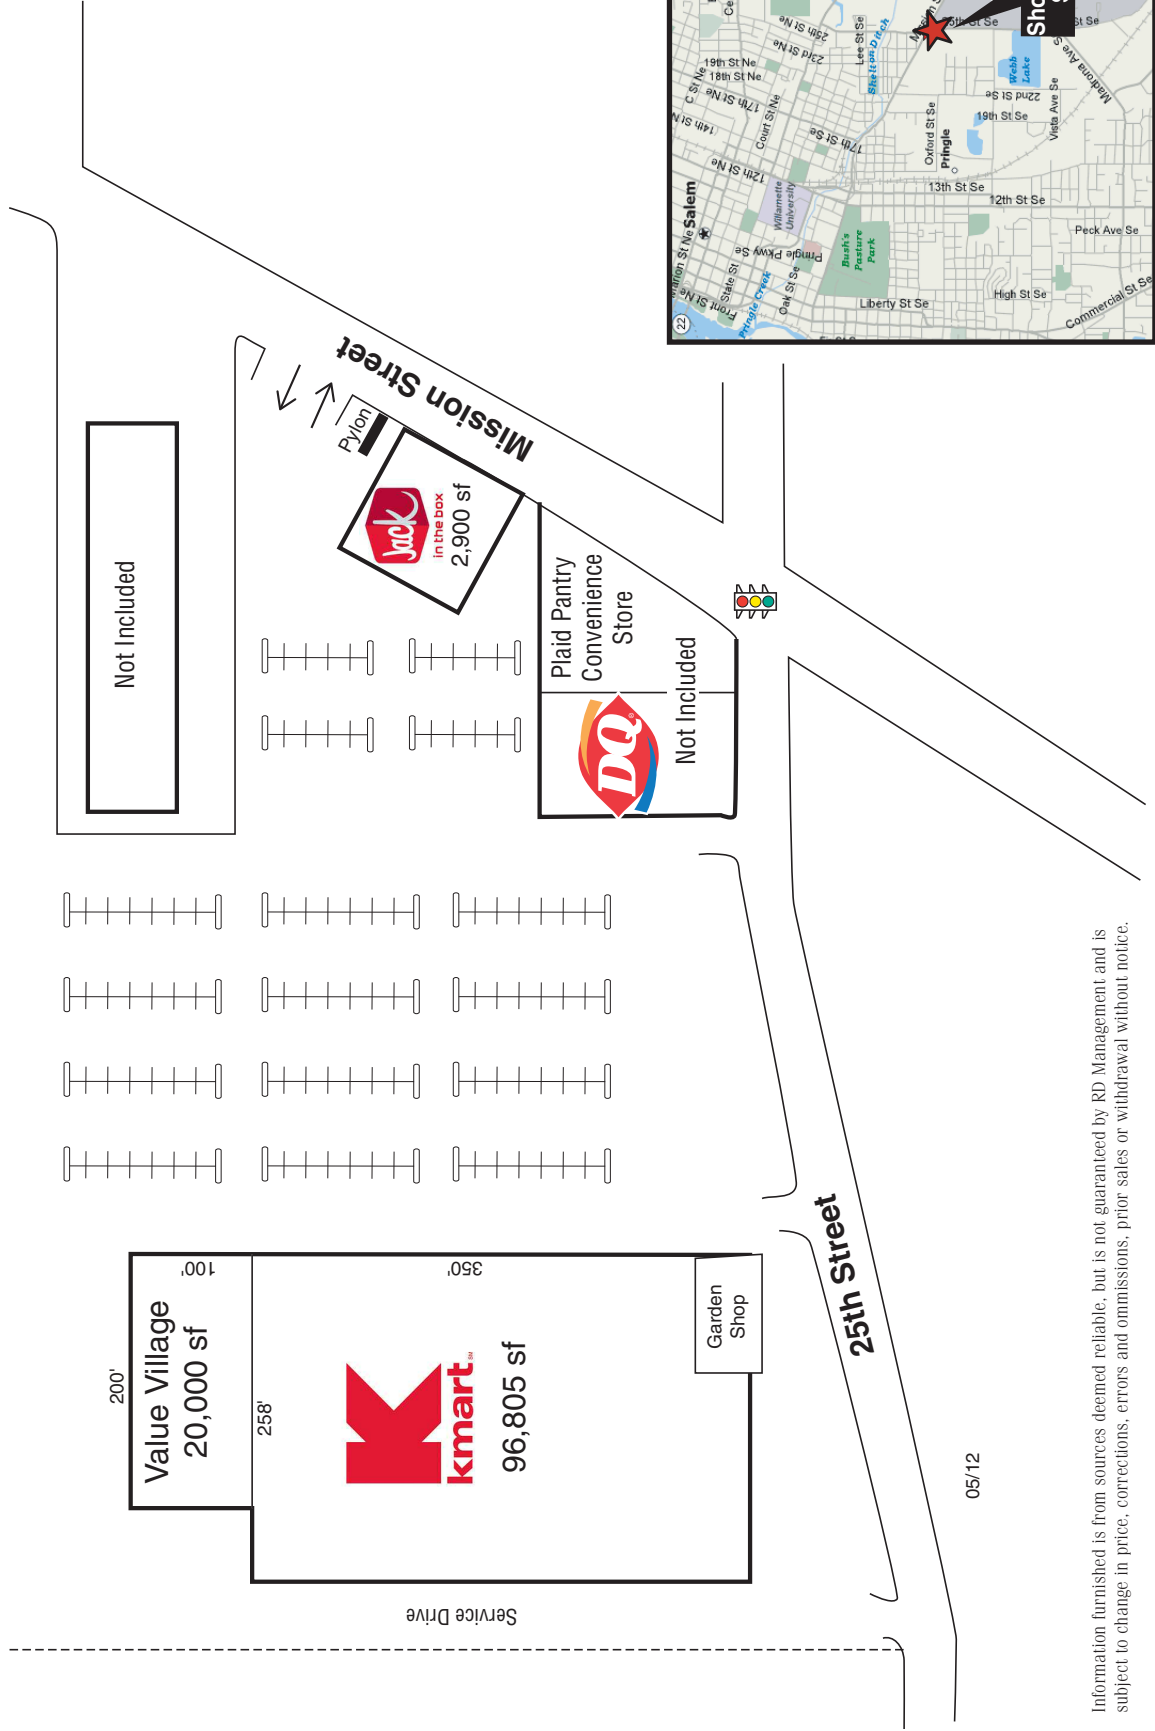

Kmart Shopping Center

2470 Mission Street SE & 25th Street SE
Salem Oregon 97302

RD Management LLC
810 Seventh Avenue, 10th floor
New York, NY 10019
1-800-2-OCCUPY
212-265-6600 x239
Thomas G. Mirandi
212-459-9133 fax
tmirandi@rdmanagement.com

05/12

Information furnished is from sources deemed reliable, but is not guaranteed by RD Management and is subject to change in price, corrections, errors and omissions, prior sales or withdrawal without notice.