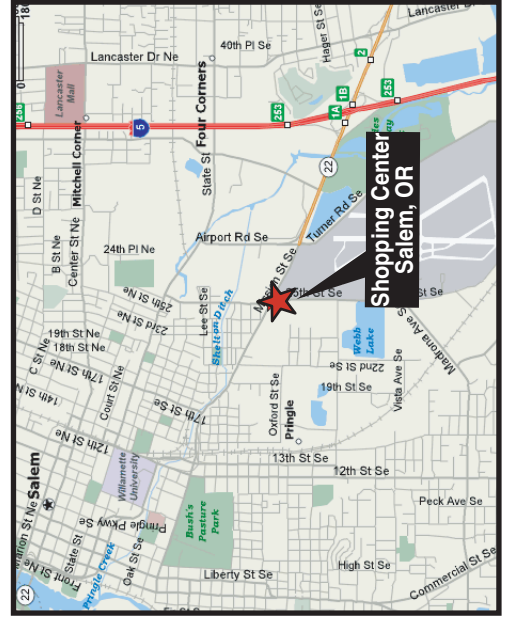

RD

Salem, Oregon Kmart Shopping Center

Management LLC

Location:

Kmart Shopping Center is located in Marion County at 2470 Mission Street SE & 25th Street SE, Salem, Oregon 97302.

Demographics:

	3 miles	5 miles	10 miles
Population	100,774	203,991	268,491
Households	37,159	76,172	100,583
Average HH Income	\$55,464	\$62,838	\$67,981

Kmart Shopping Center

2470 Mission Street SE & 25th Street SE
Salem Oregon 97302

RD Management LLC
 810 Seventh Avenue, 10th floor
 New York, NY 10019
 1-800-2-OCCUPY
 212-265-6600 x239
 Thomas G. Mirandi
 212-459-9133 fax
tmirandi@rdmanagement.com