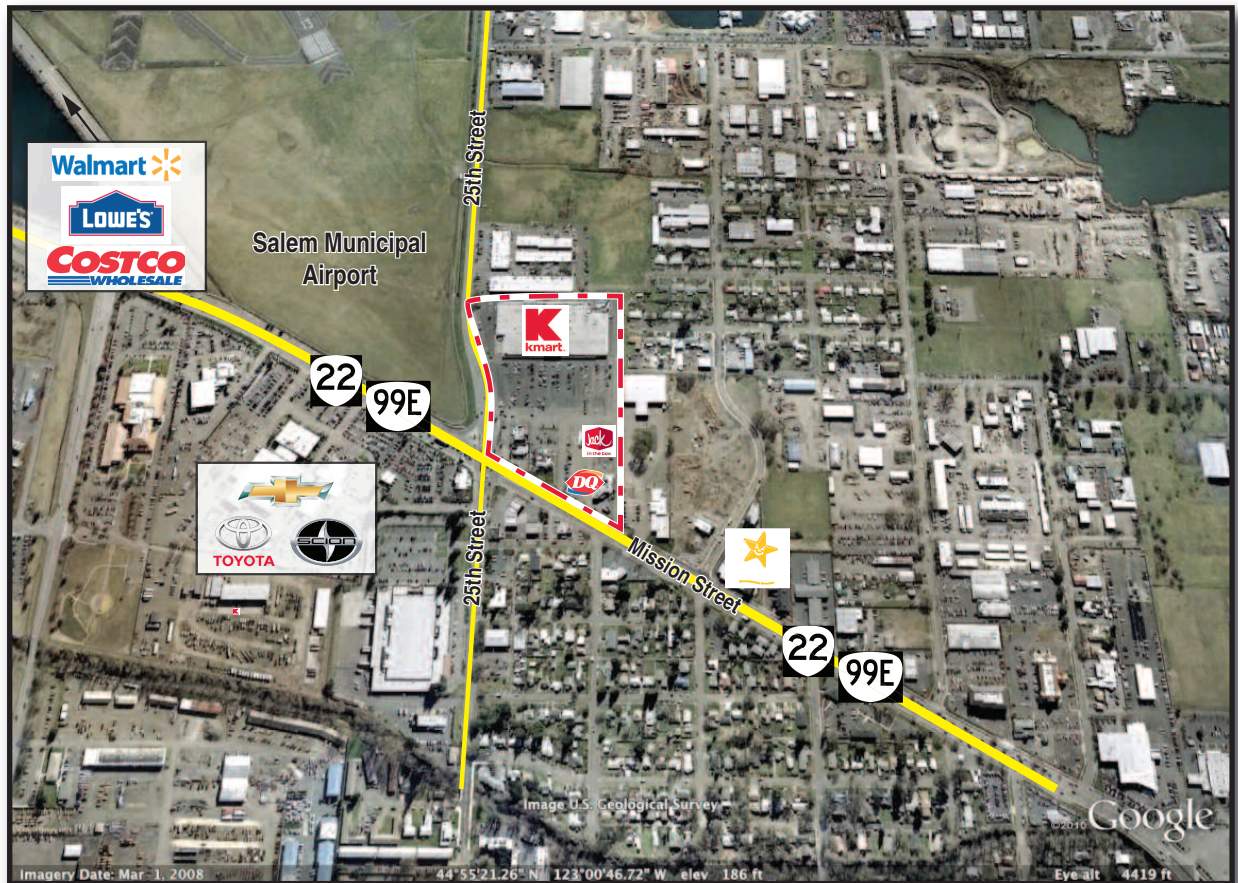

RD

Salem, Oregon Kmart Shopping Center

Management LLC

Location:

Kmart Shopping Center is located in Marion County at 2470 Mission Street SE & 25th Street SE, Salem, Oregon 97302.

Demographics:

	3 miles	5 miles	10 miles
Population	100,774	203,991	268,491
Households	37,159	76,172	100,583
Average HH Income	\$55,464	\$62,838	\$67,981