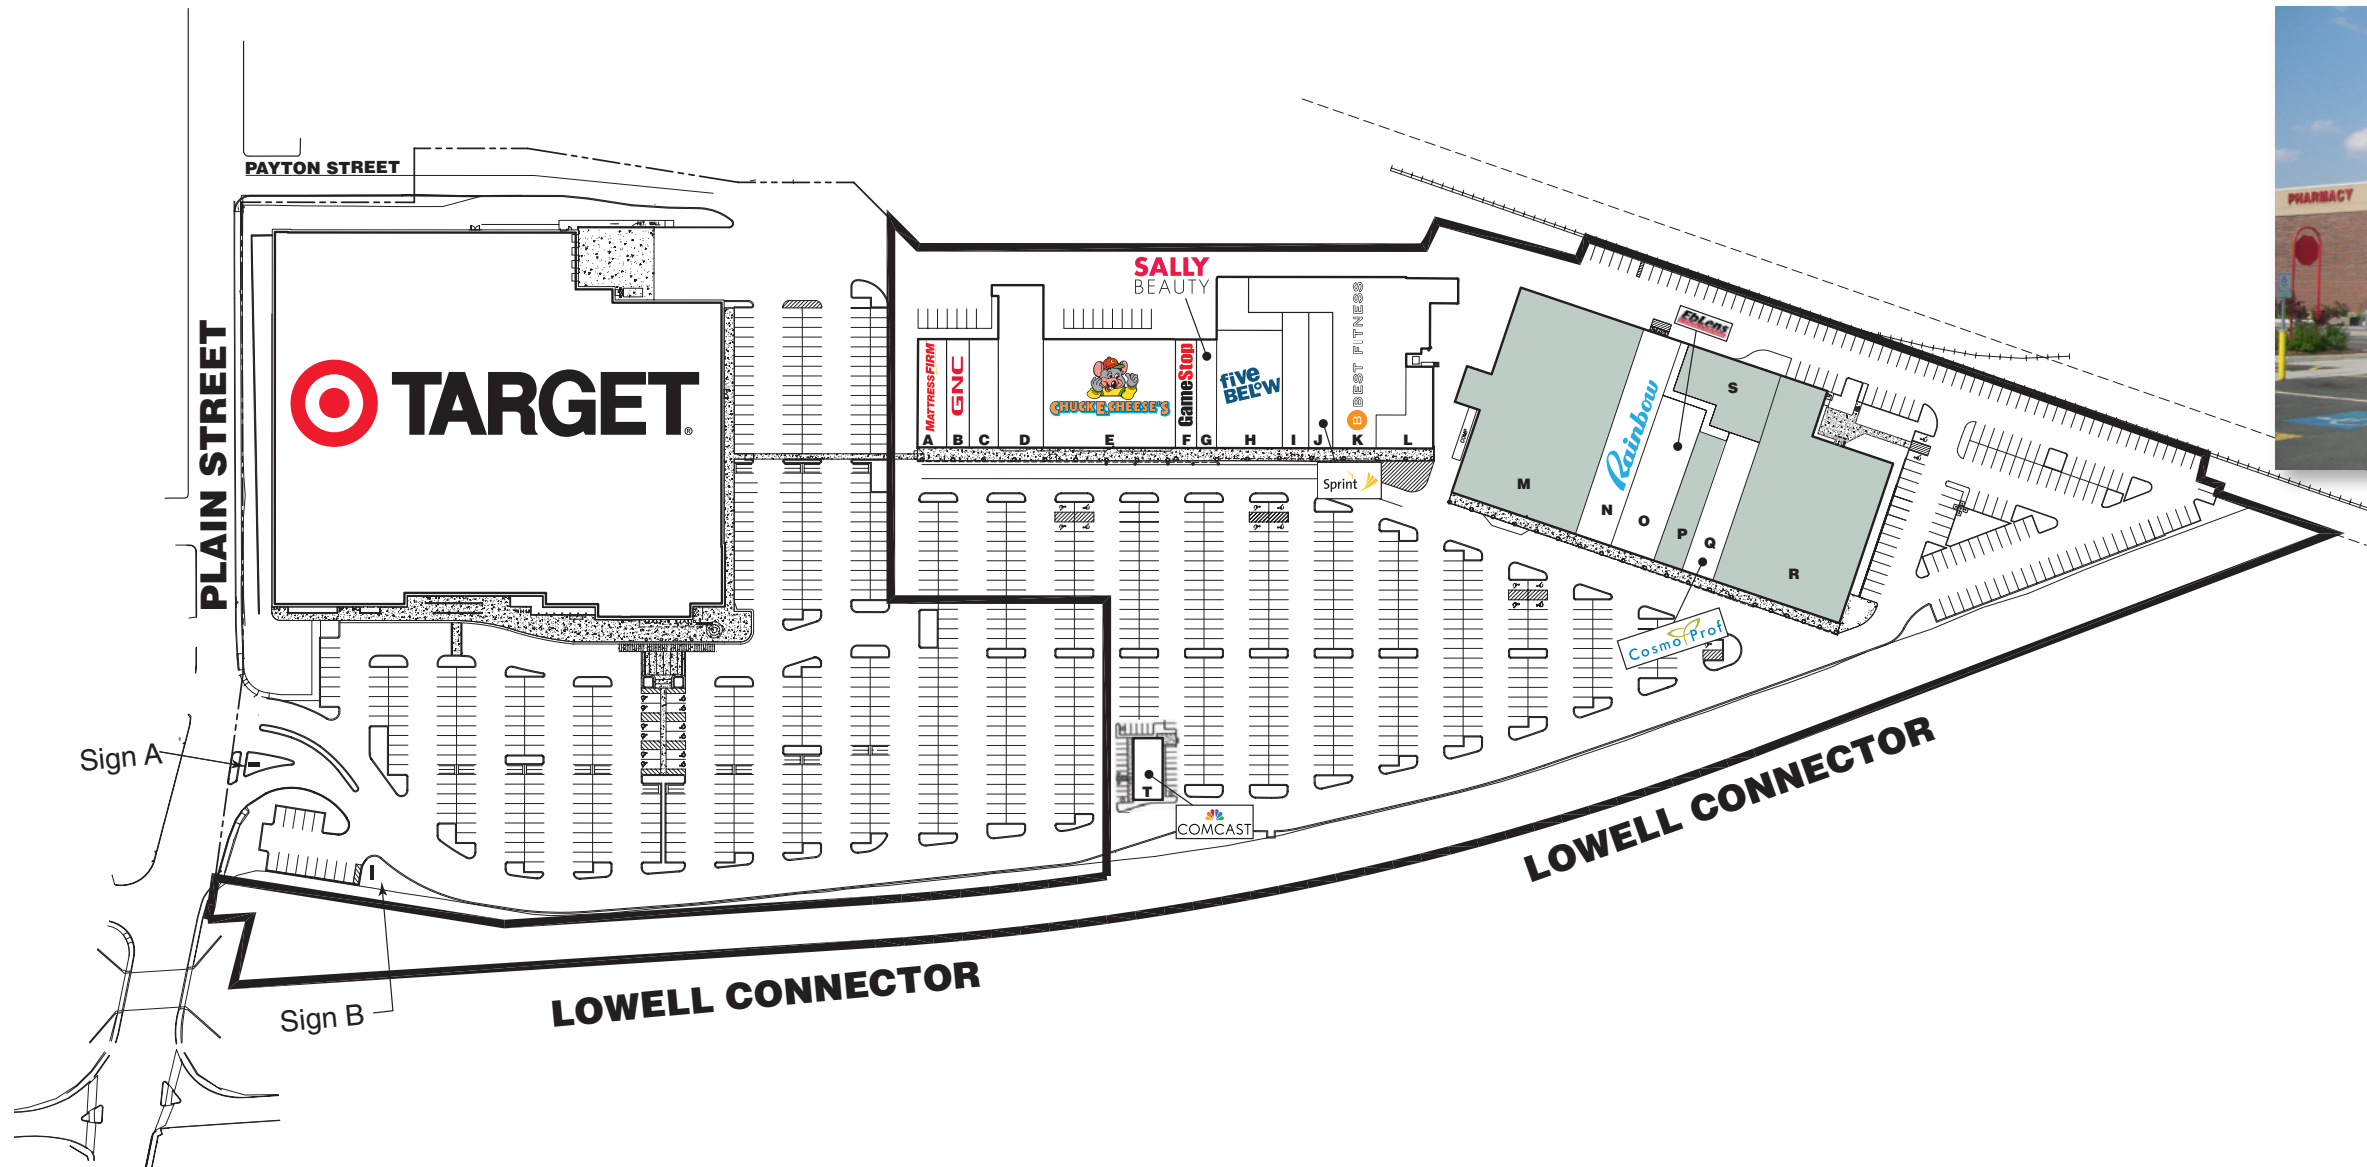

Meadow Brook Center

199-211 Plain Street

Lowell, Massachusetts 01852

Jordan Goldblum
 212-265-6600 x390
 jgoldblum@rdmanagement.com
 810 Seventh Avenue, 10th floor
 New York, NY 10019

A. Mattress Firm	4,400 sf	K. Best Fitness	16,852 sf
B. GNC	1,600 sf	L. Nail Depot	2,600 sf
C. SROS Salon	1,500 sf	M. Available	(135' x 210') 25,000 sf
D. China Buffet	6,000 sf	N. Rainbow	7,986 sf
E. Chuck E. Cheese	11,959 sf	O. Eblens	5,973 sf
F. Game Stop	2,300 sf	P. Available	(30' x 116.66') 3,500 sf
G. Sally Beauty	1,500 sf	Q. Cosmo Prof	2,544 sf
H. Five Below	7,750 sf	R. Available	(120.6' x 198.9' irr.) 20,509 sf
I. Bambu Drinks and Desserts	1,520 sf	S. Available Storage	(84.3' x 73.9' irr.) 5,232 sf
J. Sprint	1,833 sf	T. Comcast	4,700 sf