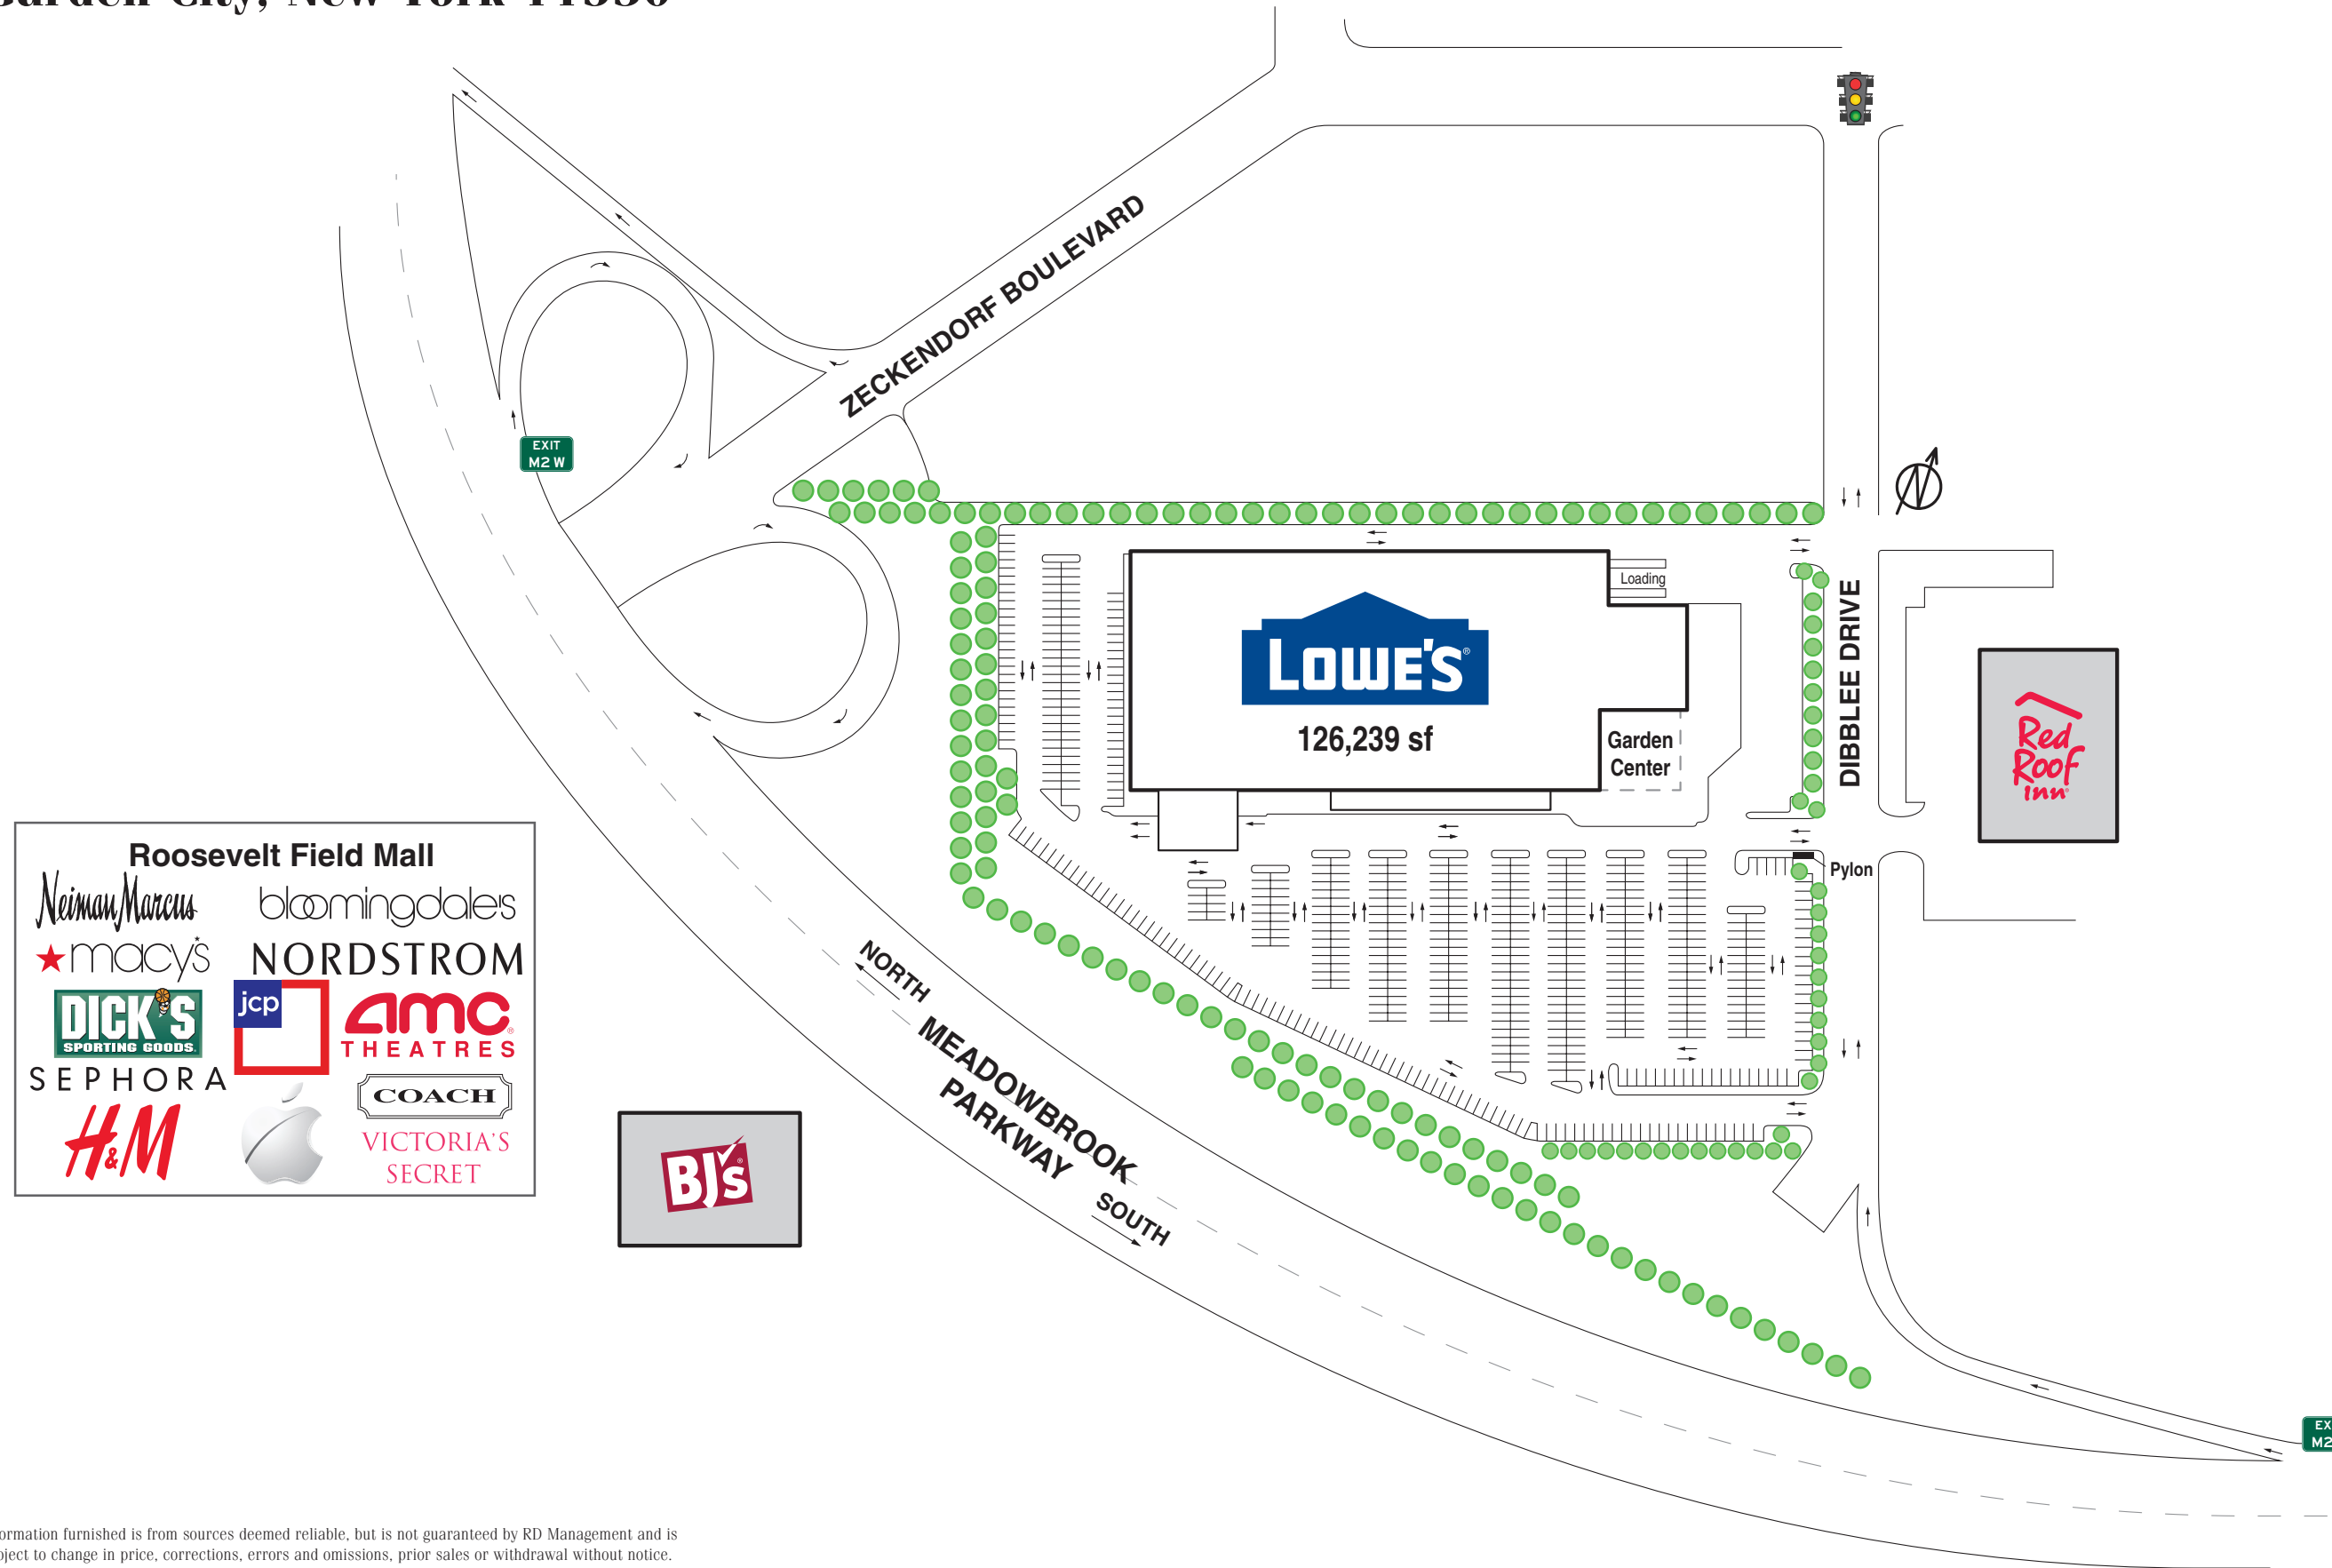

Freestanding Lowe's

700 Dibblee Drive & Zeckendorf Boulevard
Garden City, New York 11530

RD
MANAGEMENT LLC
Jordan Goldblum
212-265-6600 x390
jgoldblum@rdmanagement.com
810 Seventh Avenue, 10th floor
New York, NY 10019