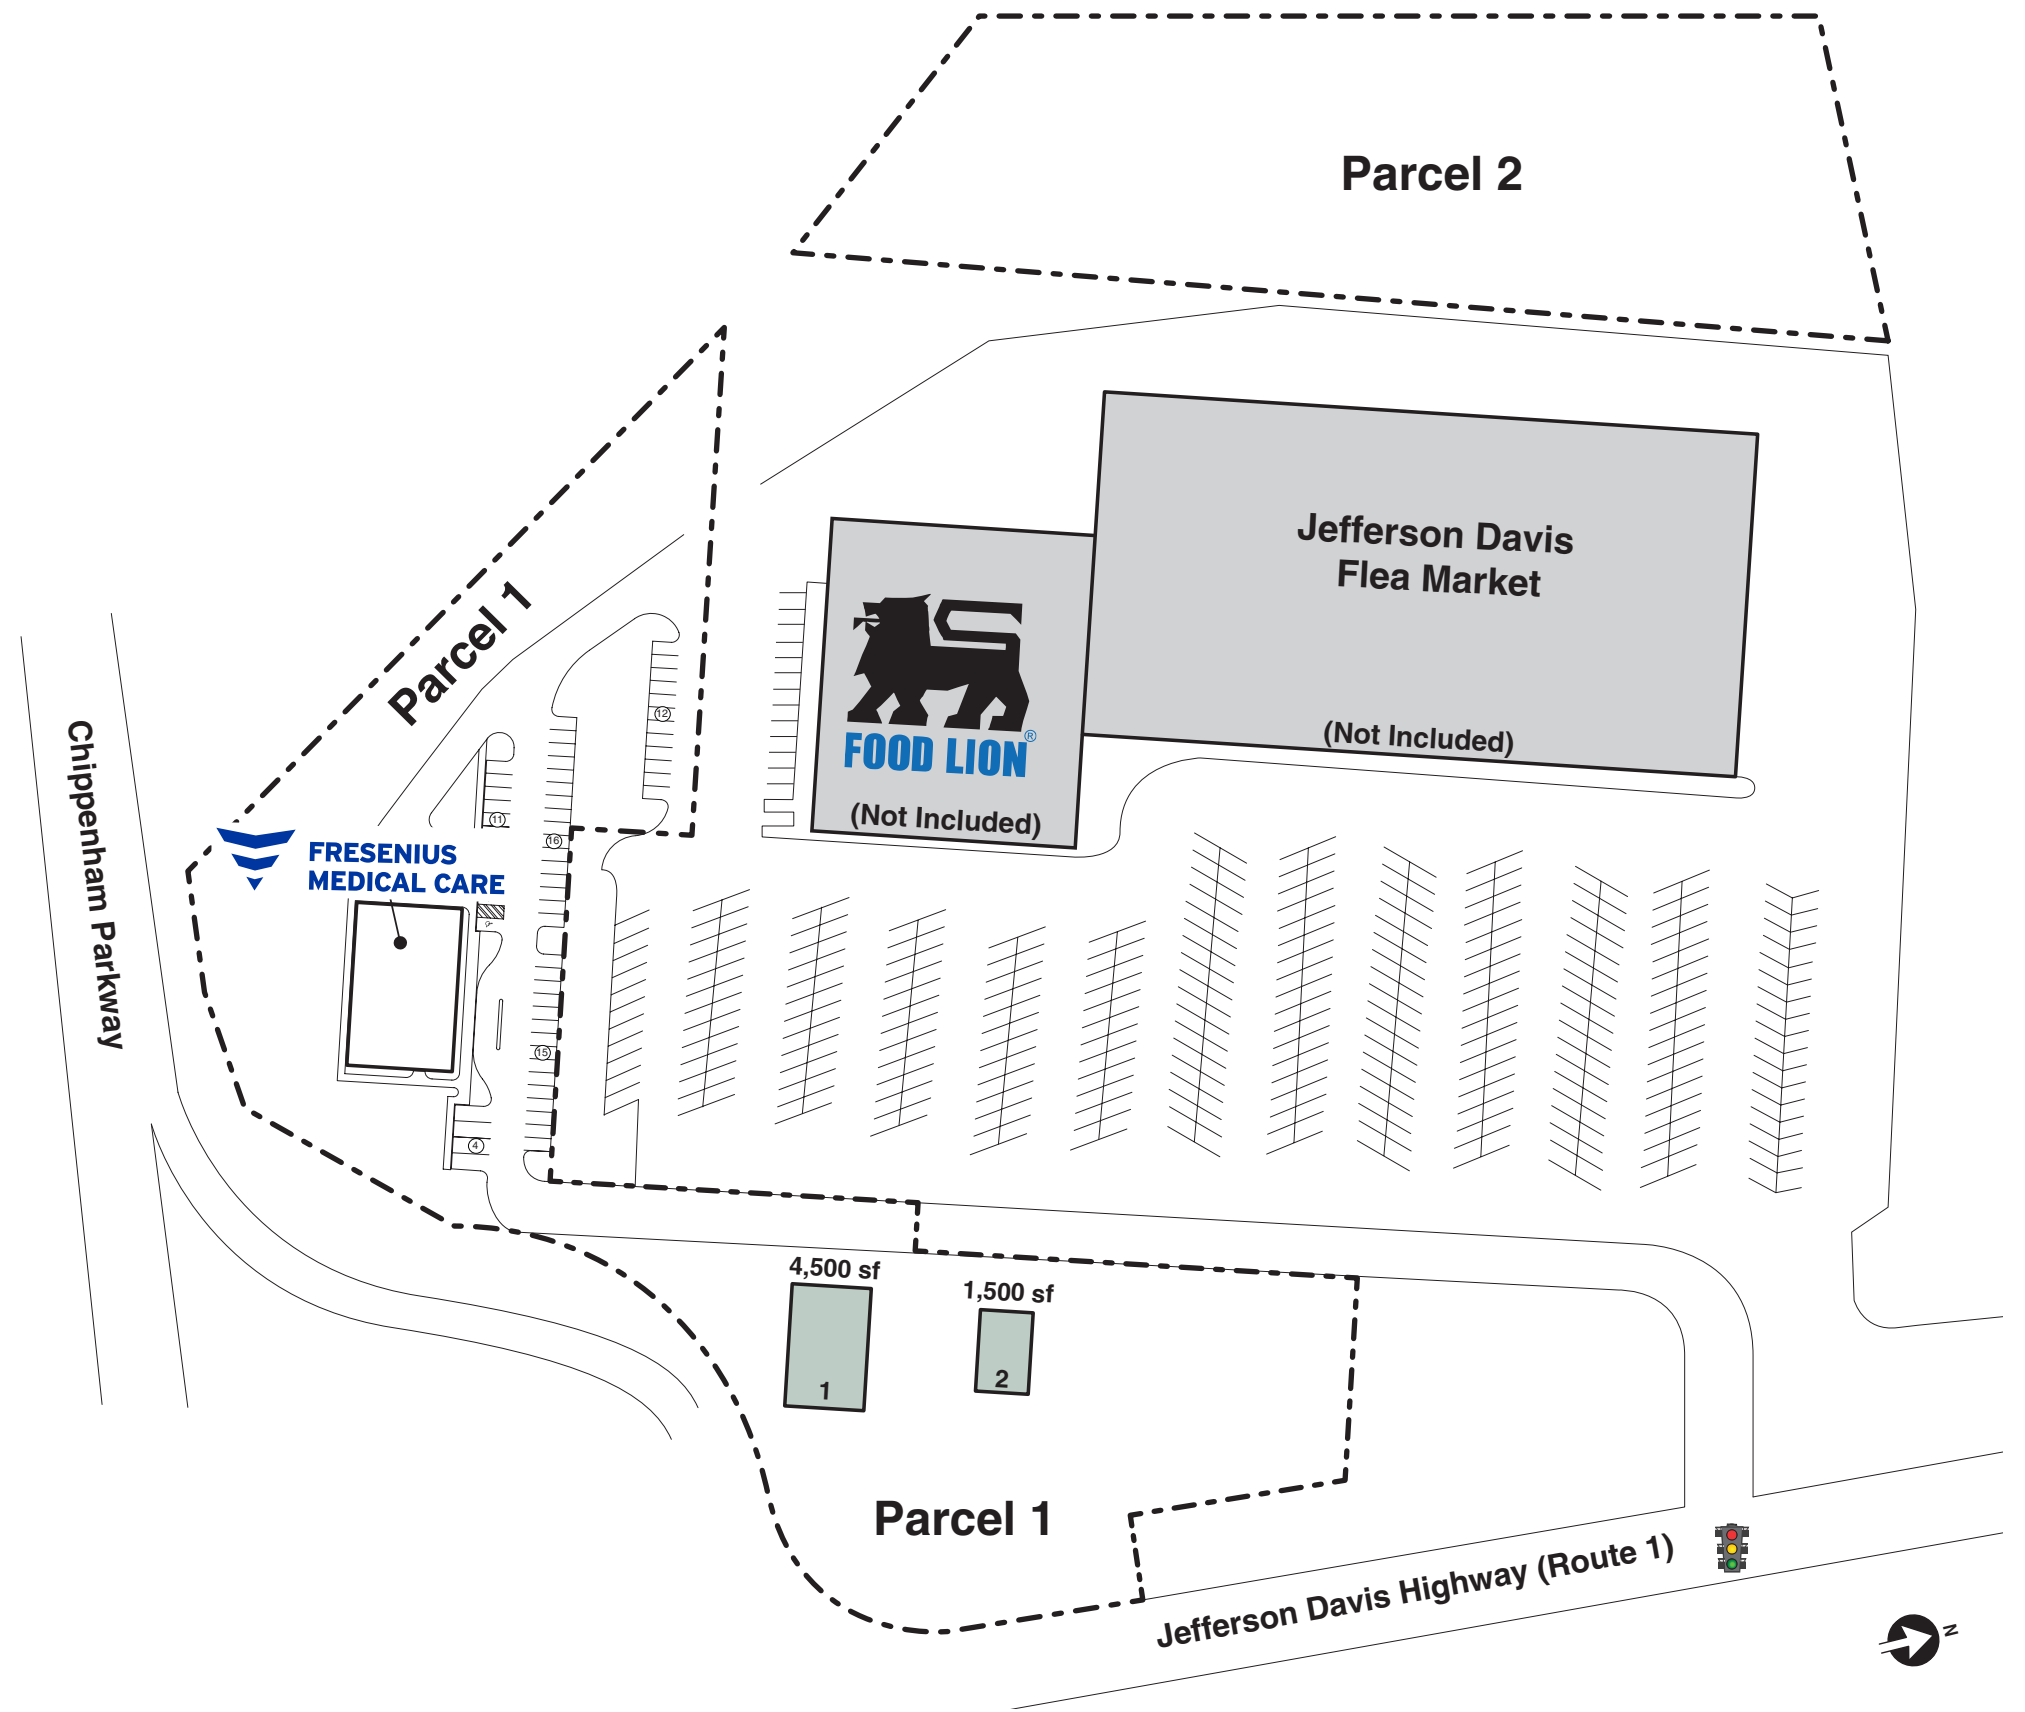

Food Lion Shopping Center

Jefferson Davis Hwy (Route 1) and Chippenham Pkwy
 Richmond, Virginia 23234

RD
 MANAGEMENT LLC
Jordan Goldblum
 212-265-6600 x390
 jgoldblum@rdmanagement.com
 810 Seventh Avenue, 10th floor
 New York, NY 10019

Fresenius Medical

Parcel 1:
 Fresenius Medical ±8,360 sf
 Future Pad Building up to ±4,500 sf
 Future Pad Building up to ±1,500 sf

Parcel 2: ±5.23 Acres

04/20
 Information furnished is from sources deemed reliable, but is not guaranteed by RD Management and is subject to change in price, corrections, errors and omissions, prior sales or withdrawal without notice.