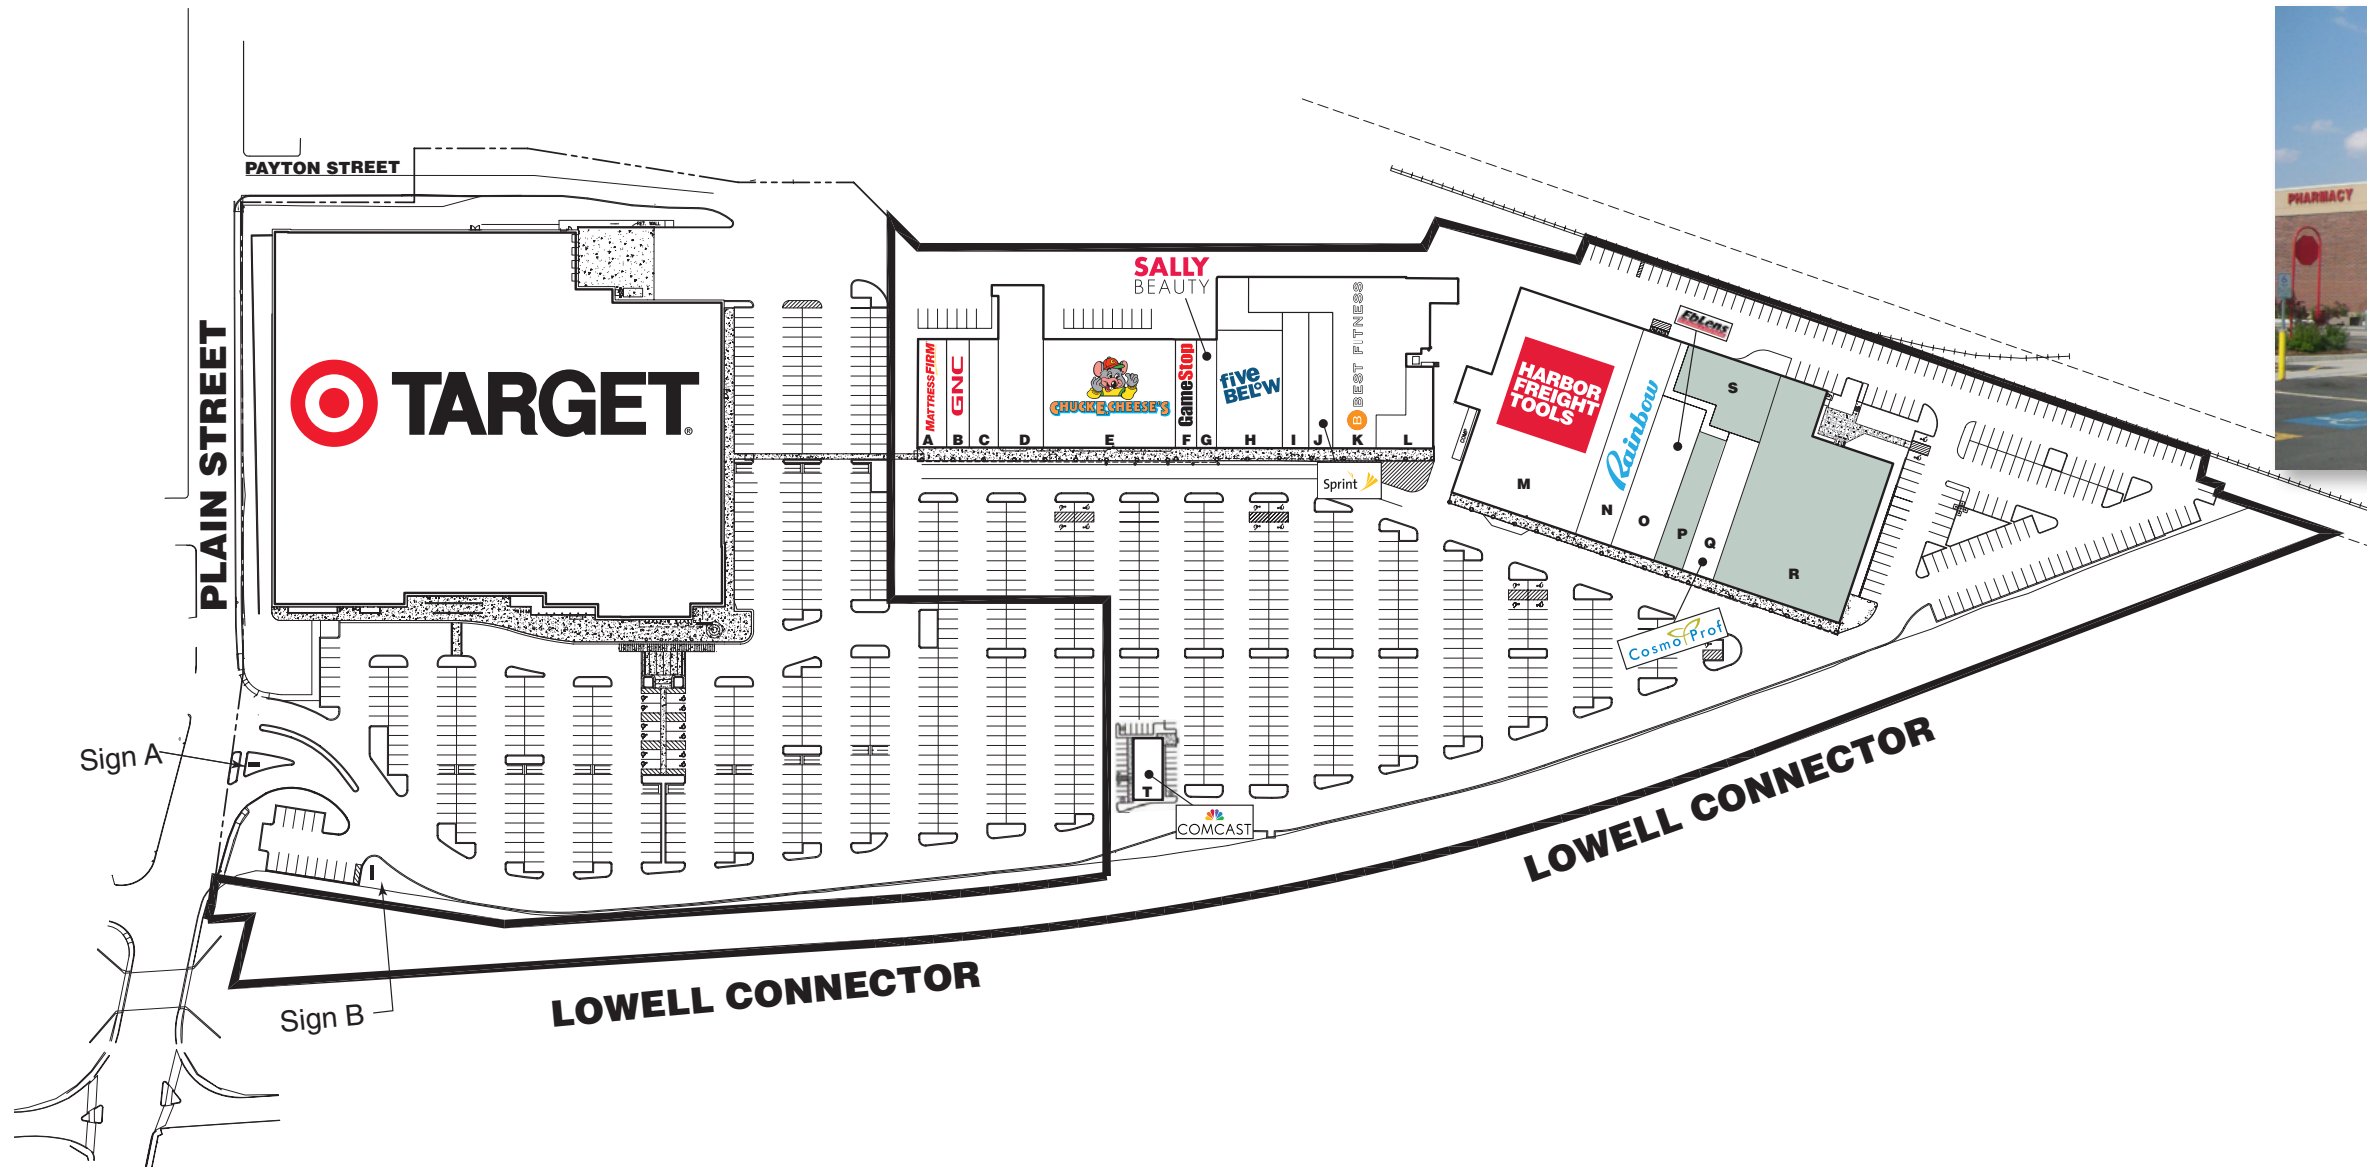

Meadow Brook Center

199-211 Plain Street

Lowell, Massachusetts 01852

Jordan Goldblum
 212-265-6600 x390
 jgoldblum@rdmanagement.com
 810 Seventh Avenue, 10th floor
 New York, NY 10019

A. Mattress Firm	4,400 sf	K. Best Fitness	16,852 sf
B. GNC	1,600 sf	L. Nail Depot	2,600 sf
C. SROS Salon	1,500 sf	M. Harbor Freight Tools	25,000 sf
D. China Buffet	6,000 sf	N. Rainbow	7,986 sf
E. Chuck E. Cheese	11,959 sf	O. Eblens	5,973 sf
F. Game Stop	2,300 sf	P. Available	(30' x 116.66')
G. Sally Beauty	1,500 sf	Q. Cosmo Prof	2,544 sf
H. Five Below	7,750 sf	R. Available	(120.6' x 198.9' irr.)
I. Bambu Drinks and Desserts	1,520 sf	S. Available Storage	(84.3' x 73.9' irr.)
J. Sprint	1,833 sf	T. Comcast	4,700 sf