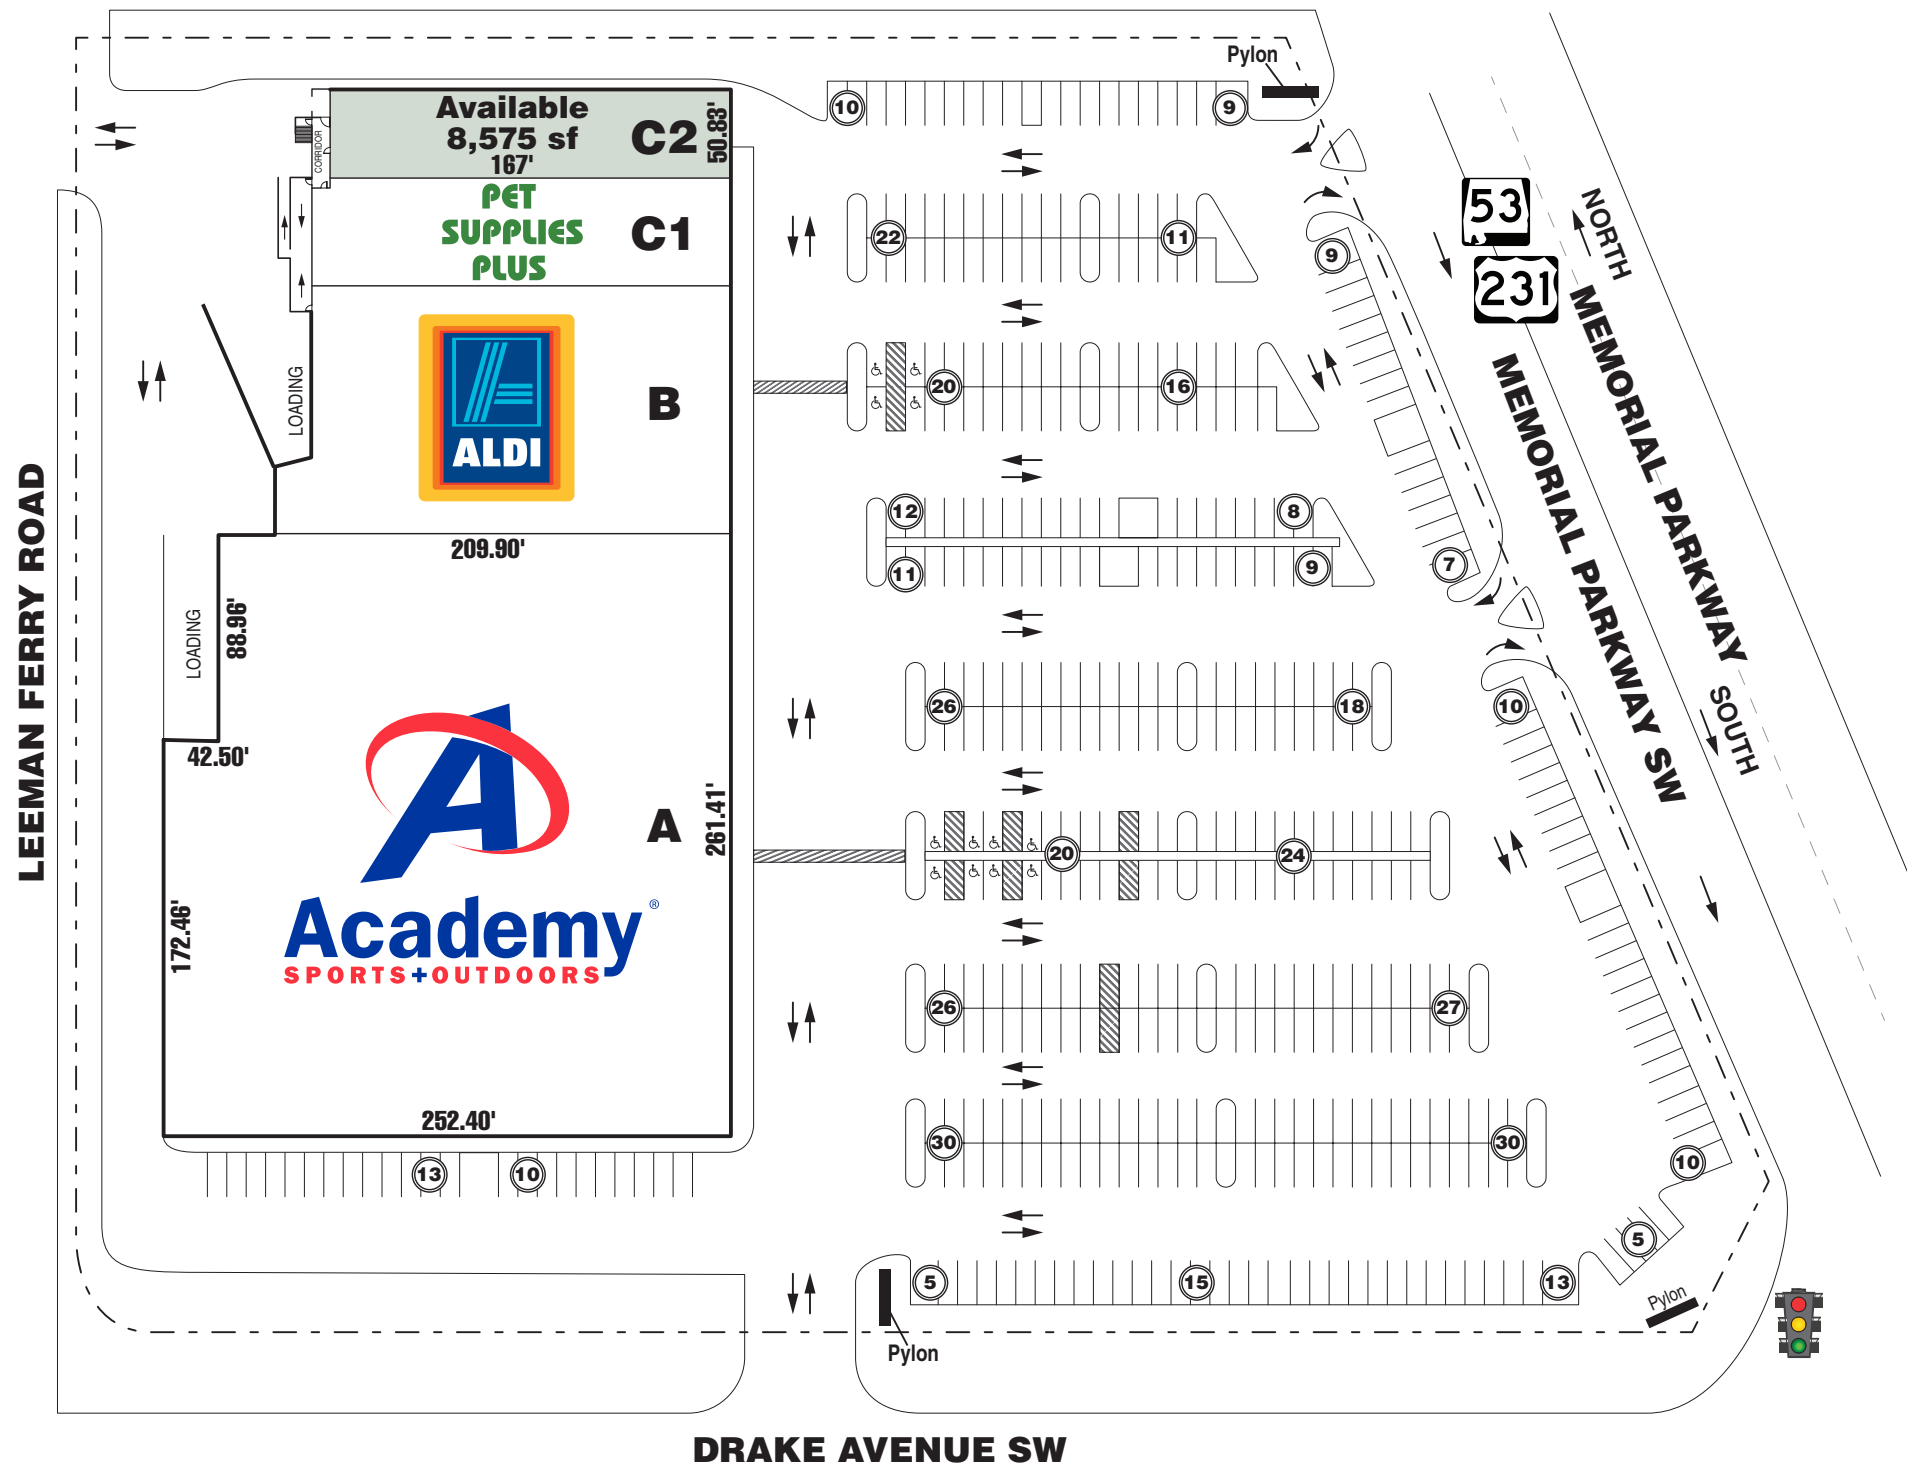

Academy Plaza

2900 Memorial Pkwy SW (Route 231) & Drake Ave SW
Huntsville, Alabama 35801

Bradley M. Schwartz
212-265-6600 x298
bschwartz@rdmanagement.com
810 Seventh Avenue, 10th floor
New York, NY 10019

A. Academy Sports + Outdoors	62,962 sf
B. Aldi	21,622 sf
C1. Pet Supplies Plus	9,233 sf
C2. Available (50.83' x 167')	8,575 sf

07/21

Information furnished is from sources deemed reliable, but is not guaranteed by RD Management and is subject to change in price, corrections, errors and omissions, prior sales or withdrawal without notice.